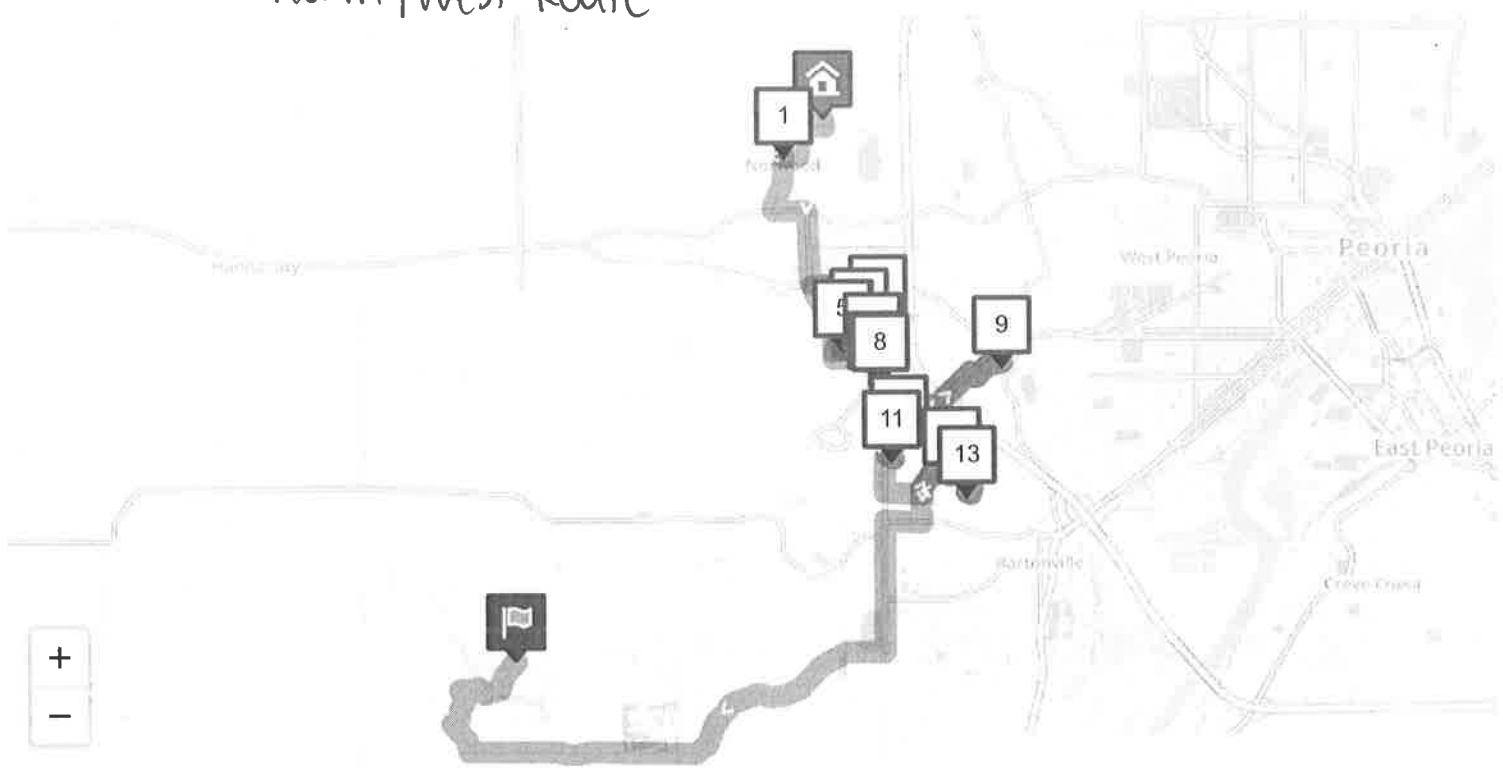

North / West Route

- 🕒 08:00 ⚠️ 6431 w beacon st Peoria IL 61604
- 🕒 08:02 1. 6617 W Jones Rd Peoria IL 61604 - 6617 West Jones Road, Peoria, Illinois 61604, United States
- 🕒 08:02 2. 528 S Schweer Ct Peoria IL 61604 - 528 South Schweer Court, Bellevue, Illinois 61604, United States
- 🕒 08:12 3. 5728 W. Charleston Ct. Peoria, IL 61607 - 5728 West Charleston Court, Bellevue, Illinois 61607, United States
- 🕒 08:21 4. 5917 heuermann rd Peoria IL 61607 - 5917 West Heuermann Road, Peoria, Illinois 61607, United States
- 🕒 08:28 5. 5923 W Heuermann Rd Bartonville, Illinois 61607 - 5923 West Heuermann Road, Bartonville, Illinois 61607, United States
- 🕒 08:33 6. 5605 W Overland Pass Bartonville, Illinois 61607 - 5605 West Overland Pass, Bartonville, Illinois 61607, United States
- 🕒 08:40 7. 1125 S Mesa Drive, Peoria 61607 - 1125 South Mesa Drive, Peoria, Illinois 61607, United States
- 🕒 08:46 8. 1132 S Mesa Drive, Peoria 61607 - 1132 South Mesa Drive, Peoria, Illinois 61607, United States
- 🕒 08:51 9. 858 S. Kim Moor Rd., Peoria, Il. 61605 - 858 South Kim-Moor Avenue, Peoria, Illinois 61605, United States
- 🕒 08:59 10. 1900 airport rd. Peoria, IL 61607 - 1900 South Airport Road, Peoria, Illinois 61607, United States
- 🕒 09:02 11. 5408 w Airways Rd Bartonville, Illinois 61607 - 5408 West Airways Road, Bartonville, Illinois 61607, United States
- 🕒 09:07 12. 4702 WANDA AVE Bartonville, Illinois 61607 - 4702 Wanda Avenue, Bartonville, Illinois 61607, United States
- 🕒 09:15 13. 4428 W. Karen Ct. Bartonville, IL 61607 - 4428 Karen Court, Bartonville, Illinois 61607, United States
- 🕒 09:22 14. 9708 w Guinevere Ct. Mapleton IL 61547 - 9708 West Guinivere Drive, Mapleton, Illinois 61547, United States
- 🕒 09:46